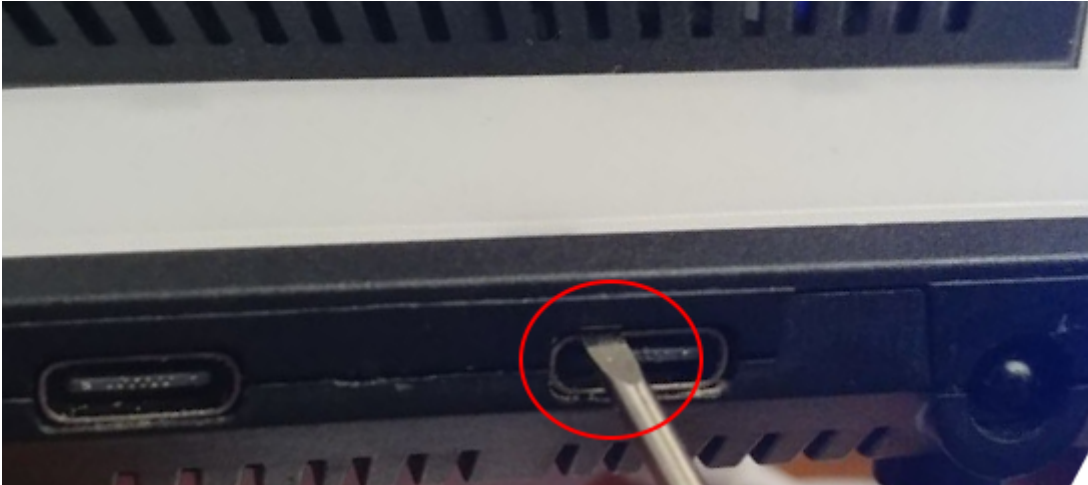

SLZB-Ultima

- [Install addons on SLZB-Ultima](#)
- [Opening the case](#)

Install addons on SLZB-Ultima

Microphone addon

Z-Wave, POE, 4G/LTE

Opening the case

How to open device

Prepare a flat, thin tool. This can be a small screwdriver.

Insert the tool from above, between the Type-C port and the case.

Carefully pull the top cover forward using the tool, leaning against the Type-C

Carefully pull off the top and bottom covers

Snaps locations