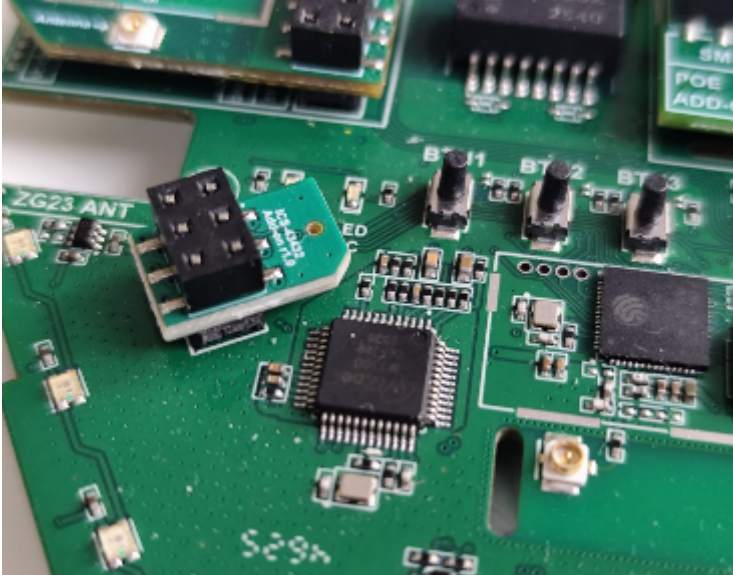

SLZB-Ultima

- [Install addons on SLZB-Ultima](#)
- [Opening the case](#)

Install addons on SLZB-Ultima

Microphone addon

Z-Wave, POE, 4G/LTE

Opening the case

How to open device

Prepare a flat, thin tool. This can be a small screwdriver.

Insert the tool from above, between the Type-C port and the case.

Carefully pull the top cover forward using the tool, leaning against the Type-C

Carefully pull off the top and bottom covers

Snaps locations